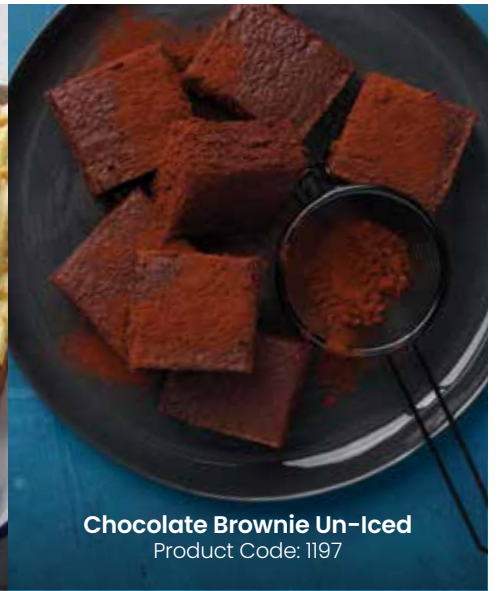

EST. 1971
Sara Lee
LISAROW NSW

—FOODSERVICE—

Locally Made,
EXPERTLY CRAFTED

EST. 1971
Sara Lee
LISAROW NSW

-FOODSERVICE-

Banana Cake
Product Code: 1107

Carrot Cake
Product Code: 1112

Chocolate Brownie Un-Iced
Product Code: 1197